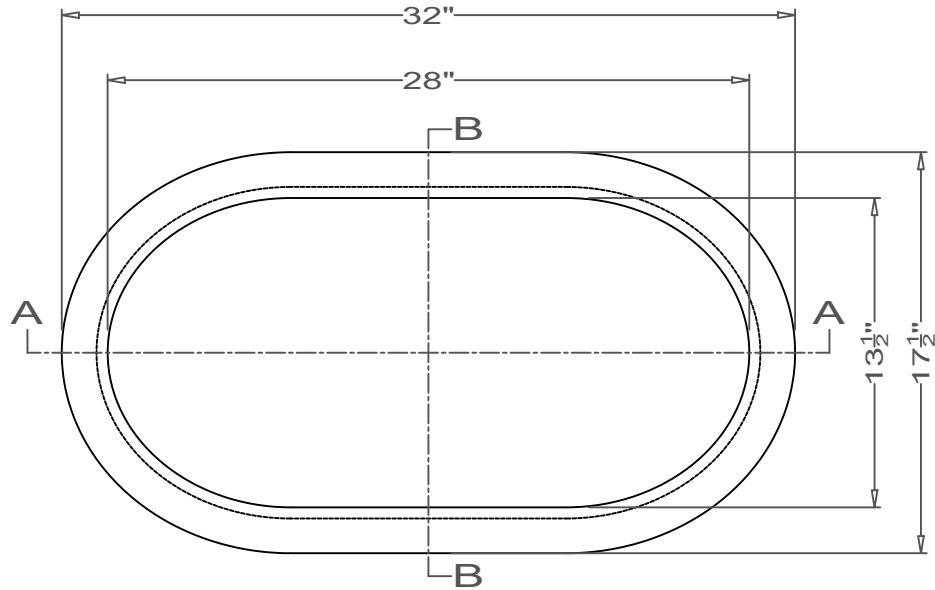

GRIFform INNOVATIONS®

Baby Changing Station

Drop-In / Overmount

A-A

B-B